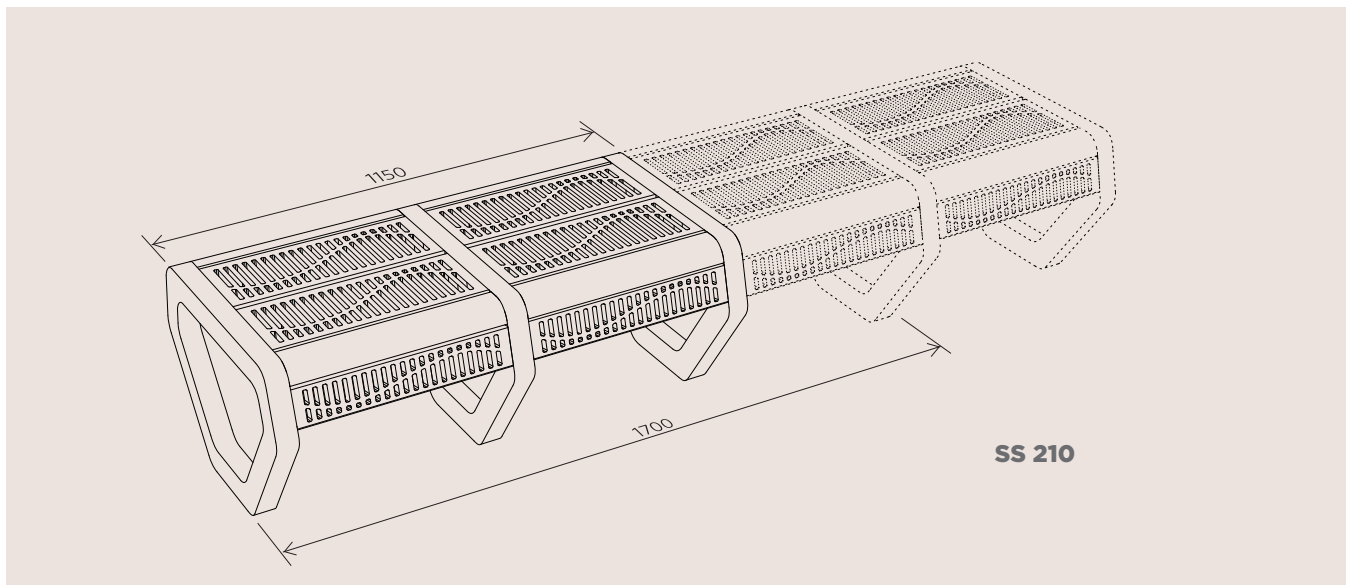

Note: 1. All Banco Collection come without installation & assembly. All components are in knockdown system.
2. All Banco Collection are either mounted permanently by authorised installer or assembled free standing by incorporating stainless steel stands which comes separately.