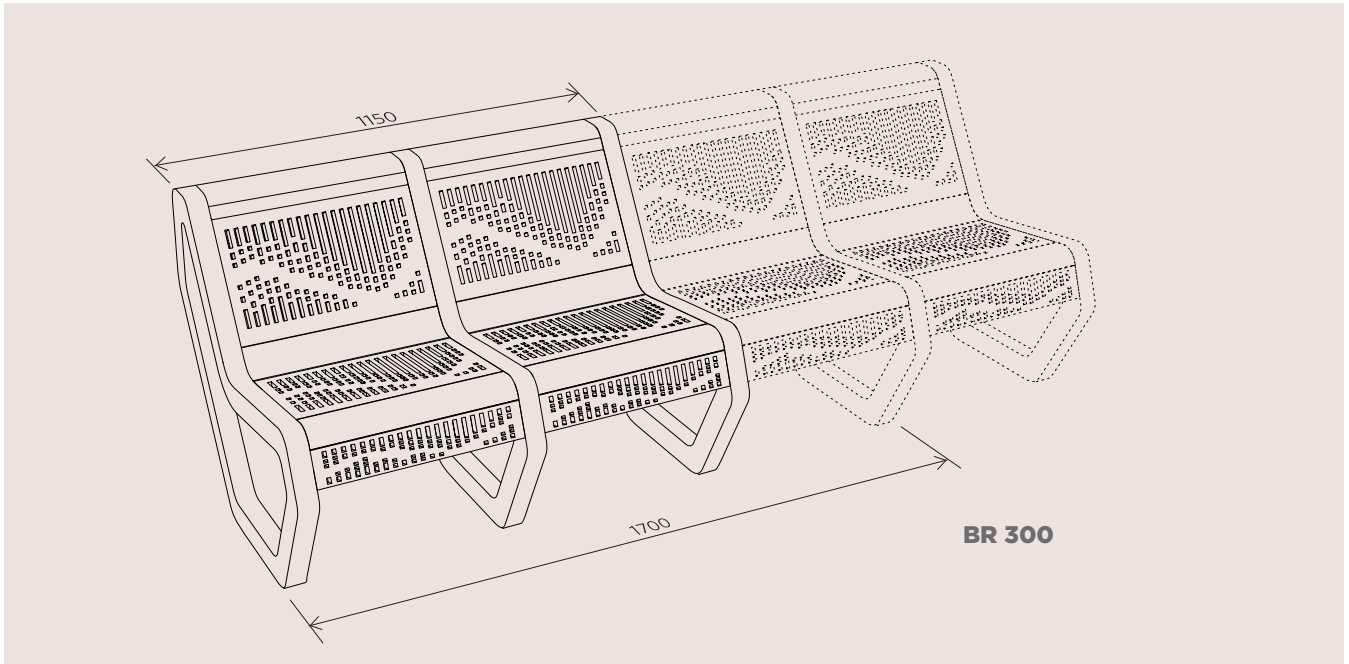

STREET BENCHES

The Banco Collection created using contemporary, ergonomic and versatile designs of structure elements such as pedestals and panels using various creative components. Customisable with unlimited colours, patterns & textures.

BANCO COLLECTION

BR SERIES

PART NO.	WEIGHT	MODEL	ACTUAL BENCH SIZE
21110	140 kg	BR 300-2 SEATER	1150L x 823W x 780mmH
21111	190 kg	BR 300-3 SEATER	1700L x 823W x 780mmH

SS SERIES

PART NO.	WEIGHT	MODEL	ACTUAL BENCH SIZE
21112	125 kg	SS 210-2 SEATER	1150L x 638W x 447mmH
21113	168 kg	SS 210-3 SEATER	1700L x 638W x 447mmH